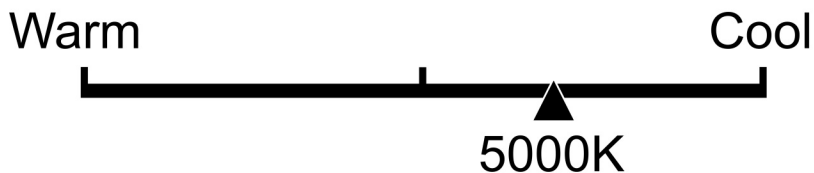

Lighting Facts Per Bulb

Brightness **750 lumens**

Estimated Yearly Energy Cost **\$1.0**

Based on 3 hrs/day, 11¢/kWh.
Cost depends on rates and use.

Life

Based on 3 hrs/day

22.8 years

Light Appearance