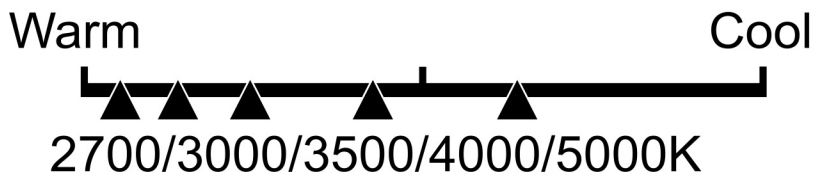

Lighting Facts Per Bulb

Brightness **750 lumens**

Estimated Yearly Energy Cost

Based on 3 hrs/day, 11¢/kWh.
Cost depends on rates and use.

Life

Based on 3 hrs/day

22.8 years

Light Appearance

Energy Used **8.3 Watts**

PAR30SDM/6WYCA/
2

Brightness
750
lumens

Estimated
Energy Cost
per year