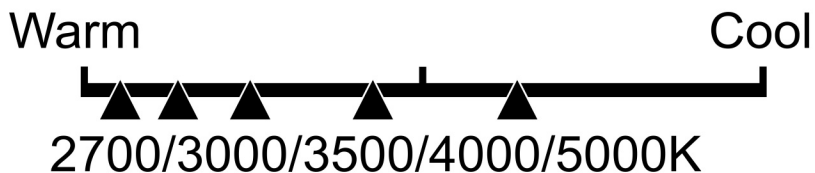

Lighting Facts Per Bulb

Brightness **750 lumens**

Estimated Yearly Energy Cost **\$1.0**

Based on 3 hrs/day, 11¢/kWh.
Cost depends on rates and use.

Life

Based on 3 hrs/day

22.8 years

Light Appearance