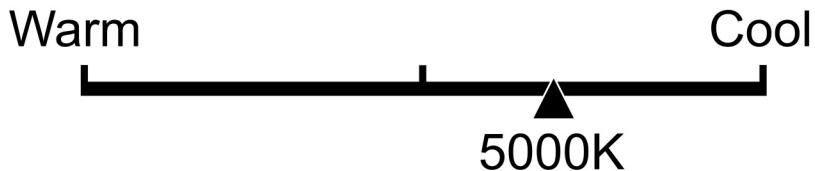

Lighting Facts Per Bulb

Brightness **750 lumens**

Estimated Yearly Energy Cost

Based on 3 hrs/day, 11¢/kWh.
Cost depends on rates and use.

Life

Based on 3 hrs/day

22.8 years

Light Appearance