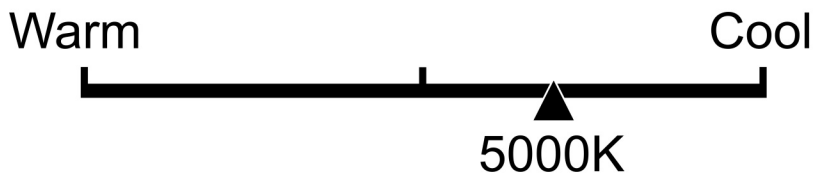

Lighting Facts Per Bulb

Brightness **750 lumens**

Estimated Yearly Energy Cost

Based on 3 hrs/day, 11¢/kWh.
Cost depends on rates and use.

Life

Based on 3 hrs/day

22.8 years

Light Appearance