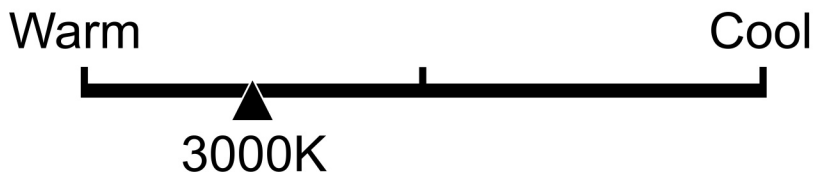

Lighting Facts Per Bulb

Brightness **750 lumens**

Estimated Yearly Energy Cost **\$1.0**

Based on 3 hrs/day, 11¢/kWh.
Cost depends on rates and use.

Life

Based on 3 hrs/day

22.8 years

Light Appearance