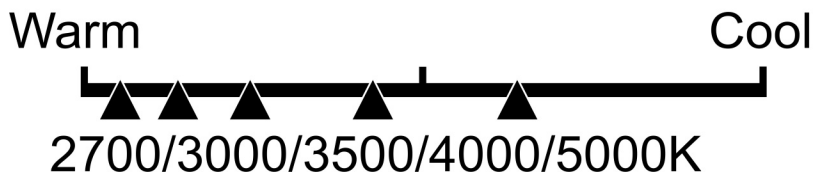

Lighting Facts Per Bulb

Brightness **750 lumens**

Estimated Yearly Energy Cost

Based on 3 hrs/day, 11¢/kWh.
Cost depends on rates and use.

Life

Based on 3 hrs/day

22.8 years

Light Appearance

Energy Used **8.3 Watts**

PAR30L/ADJ/6WYC
A

Brightness
750
lumens

Estimated
Energy Cost
per year