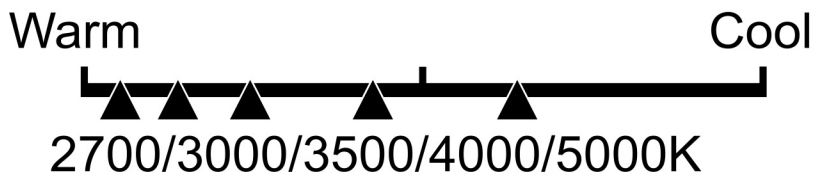

Lighting Facts Per Bulb

Brightness **750 lumens**

Estimated Yearly Energy Cost **\$1.0**

Based on 3 hrs/day, 11¢/kWh.
Cost depends on rates and use.

Life

Based on 3 hrs/day

22.8 years

Light Appearance