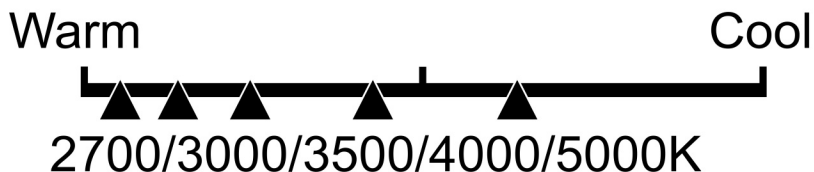

Lighting Facts Per Bulb

Brightness **750 lumens**

Estimated Yearly Energy Cost **\$1.0**

Based on 3 hrs/day, 11¢/kWh.
Cost depends on rates and use.

Life

Based on 3 hrs/day

22.8 years

Light Appearance