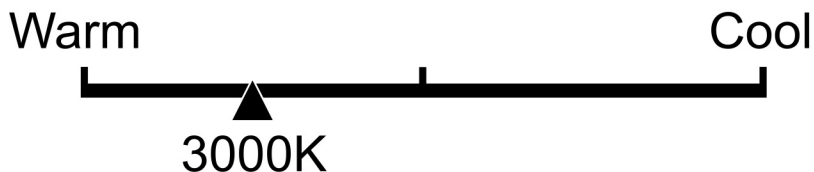

Lighting Facts Per Bulb

Brightness **560 lumens**

Estimated Yearly Energy Cost **\$0.75**

Based on 3 hrs/day, 11¢/kWh.
Cost depends on rates and use.

Life

Based on 3 hrs/day

22.8 years

Light Appearance