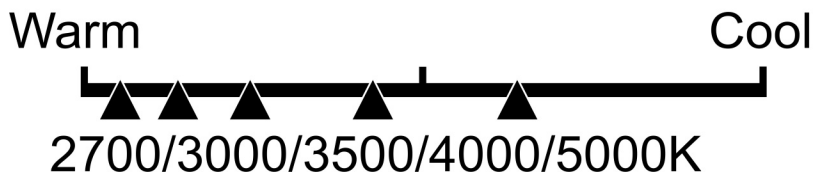

Lighting Facts Per Bulb

Brightness **375 lumens**

Estimated Yearly Energy Cost

Based on 3 hrs/day, 11¢/kWh.
Cost depends on rates and use.

Life

Based on 3 hrs/day

22.8 years

Light Appearance

Energy Used **4.1 Watts**

PAR1645DM/6WYCA
/2

Brightness

375

lumens

Estimated
Energy Cost

per year