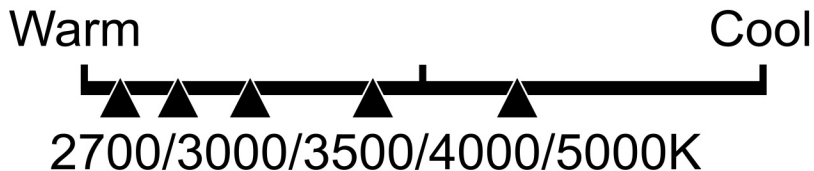

## Estimated Yearly Energy Cost

Based on 3 hrs/day, 11¢/kWh.  
Cost depends on rates and use.

---

## Light Appearance

**Energy Used** **12.2 Watts**

---

OM75DM/5CCTCA/4

Brightness  
**1100**  
lumens

Estimated  
Energy Cost  
per year