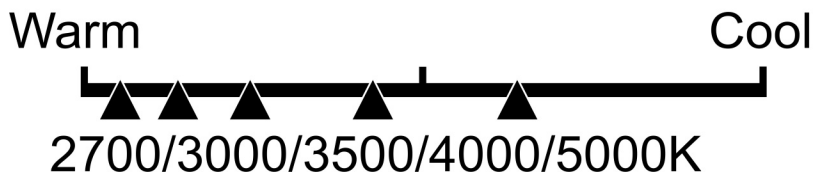

Lighting Facts Per Bulb

Brightness **800 lumens**

Estimated Yearly Energy Cost

Based on 3 hrs/day, 11¢/kWh.
Cost depends on rates and use.

Life

Based on 3 hrs/day

22.8 years

Light Appearance

Energy Used **8.8 Watts**

OM60GU245CCTCAH
DRP/4

Brightness

800

lumens

Estimated
Energy Cost

per year