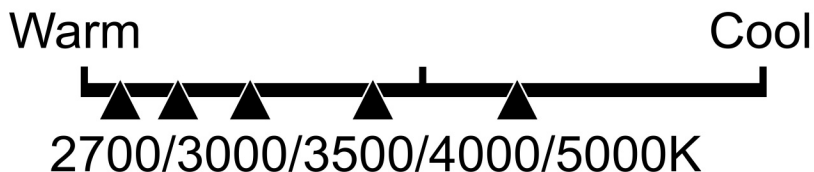

Lighting Facts Per Bulb

Brightness **800 lumens**

Estimated Yearly Energy Cost

Based on 3 hrs/day, 11¢/kWh.
Cost depends on rates and use.

Life

Based on 3 hrs/day

22.8 years

Light Appearance

Energy Used **8.8 Watts**

OM60GU245CCTCAH
DRP/4

Brightness

800

lumens

Estimated
Energy Cost

per year