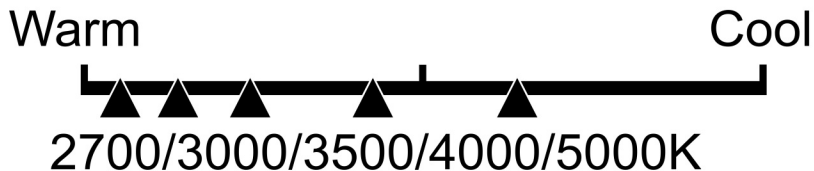

Lighting Facts Per Bulb

Brightness **800 lumens**

Estimated Yearly Energy Cost

Based on 3 hrs/day, 11¢/kWh.
Cost depends on rates and use.

Life

Based on 3 hrs/day

22.8 years

Light Appearance

Energy Used **8.8 Watts**

OM60DM/6WYCA/4

Brightness
800
lumens

Estimated
Energy Cost
per year