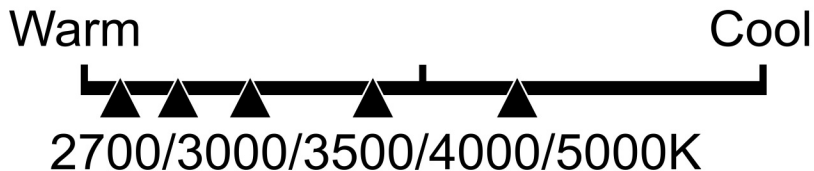

# Lighting Facts Per Bulb

---

**Brightness** **800 lumens**

---

**Estimated Yearly Energy Cost** **\$1.06**

Based on 3 hrs/day, 11¢/kWh.  
Cost depends on rates and use.

---

## Life

Based on 3 hrs/day

**22.8 years**

---

## Light Appearance

**Energy Used** **8.8 Watts**

OM60DM/5CCTCA/4

Brightness  
**800**  
lumens

Estimated  
Energy Cost  
**\$1.06**  
per year