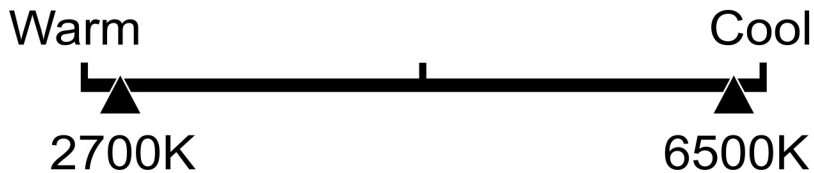

Lighting Facts Per Bulb

Brightness **800 lumens**

Estimated Yearly Energy Cost

Based on 3 hrs/day, 11¢/kWh.
Cost depends on rates and use.

Life

Based on 3 hrs/day

22.8 years

Light Appearance

Energy Used **9 Watts**

OM60/RGBW/CA/AG
/6

Brightness
800
lumens

Estimated
Energy Cost
per year