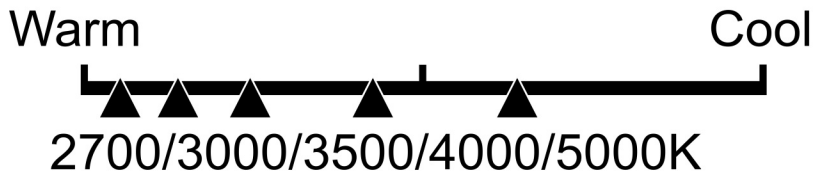

Lighting Facts Per Bulb

Brightness **800 lumens**

Estimated Yearly Energy Cost **\$1.06**

Based on 3 hrs/day, 11¢/kWh.
Cost depends on rates and use.

Life

Based on 3 hrs/day

13.7 years

Light Appearance