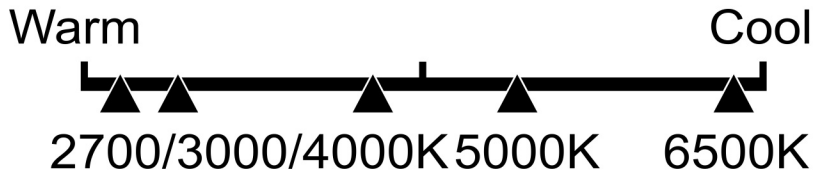

## Estimated Yearly Energy Cost

Based on 3 hrs/day, 11¢/kWh.  
Cost depends on rates and use.

## Light Appearance

**Energy Used** **8.8 Watts**

OM60/5CCT/HDRP/  
4

Brightness  
800  
lumens

Estimated  
Energy Cost  
per year