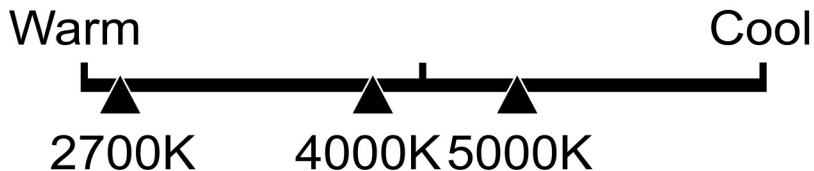

Lighting Facts Per Bulb

Brightness **800 lumens**

Estimated Yearly Energy Cost **\$1.06**

Based on 3 hrs/day, 11¢/kWh.
Cost depends on rates and use.

Life

Based on 3 hrs/day

13.7 years

Light Appearance