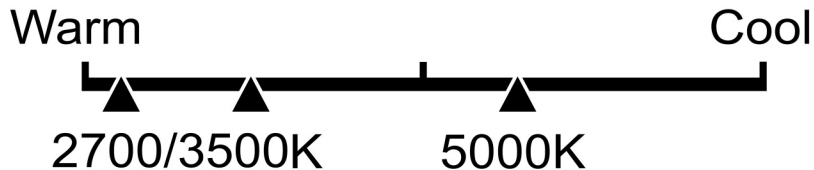

Lighting Facts Per Bulb

Brightness **800 lumens**

Estimated Yearly Energy Cost

Based on 3 hrs/day, 11¢/kWh.
Cost depends on rates and use.

Life

Based on 3 hrs/day

10.0 years

Light Appearance

Energy Used **8.8 Watts**

OM60/3CCTGA/10K
/24

Brightness
800
lumens

Estimated
Energy Cost
per year