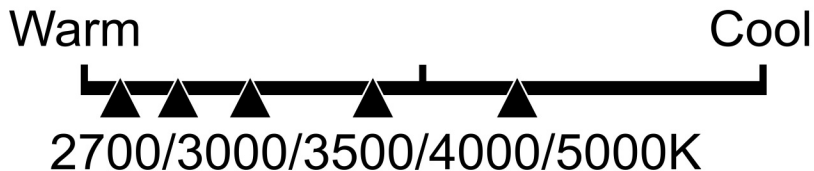

Lighting Facts Per Bulb

Brightness **2200 lumens**

Estimated Yearly Energy Cost

Based on 3 hrs/day, 11¢/kWh.
Cost depends on rates and use.

Life

Based on 3 hrs/day

22.8 years

Light Appearance

Energy Used **23 Watts**

OM50/150/5CCTCA

Brightness
2200
lumens

Estimated
Energy Cost
per year