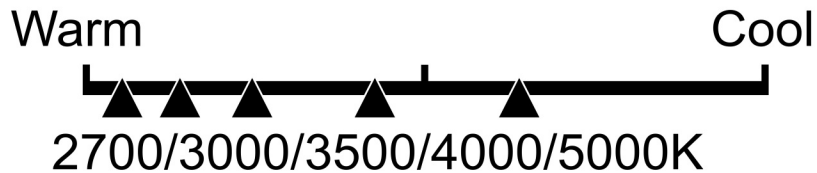

Lighting Facts Per Bulb

Brightness **450 lumens**

Estimated Yearly Energy Cost

Based on 3 hrs/day, 11¢/kWh.
Cost depends on rates and use.

Life

Based on 3 hrs/day

22.8 years

Light Appearance

Energy Used **5 Watts**

OM40DM/5CCTCA/4

Brightness
450
lumens

Estimated
Energy Cost
per year