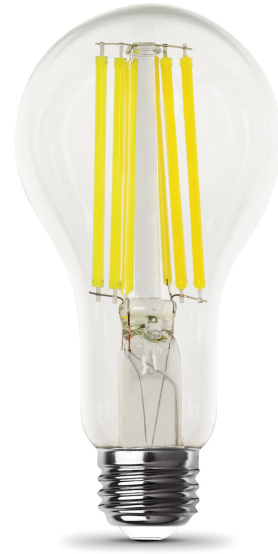

# 18W (150W Replacement) Bright White (3000K) A21 E26 Base Dimmable Bright Light Output LED Filament Light Bulb

## Features

- Versatile bulb suitable for a variety of fixtures and lighting applications
- Exposed filament look lends a touch of elegance to chandeliers
- LED technology uses considerably less power compared to incandescent lights
- **Ideal usage:** General purpose lighting

## Specifications

<b>Item Number</b>	<b>Item Length (In)</b>	<b>Item Width (In)</b>	<b>Bulb Shape</b>
OM150DM/CL/830/FIL	5.3	2.7	A21
<b>Bulb Type</b>	<b>Bulb Base</b>	<b>Bulb Finish</b>	<b>Technology</b>
A	E26	Clear	LED - Filament
<b>Brightness (LUMENS)</b>	<b>Lumen Efficiency (LPW)</b>	<b>Beam Angle</b>	<b>Color Accuracy (CRI)</b>
2605	144.72	40	80
<b>Color Temperature (CCT)</b>	<b>Life Hours</b>	<b>Life Years</b>	<b>Voltage</b>
3000	15000	13.7	120
<b>Replacement</b>	<b>Annual Energy Cost</b>	<b>Energy Efficiency</b>	<b>Energy Used (Wattage)</b>
150	2.17	88.0%	18
<b>Battery Operated</b>	<b>Pack Quantity</b>	<b>Smart</b>	<b>Portable</b>
No	1	No	No
<b>Dimmable</b>	<b>Hardwire</b>	<b>Enclosed Fixture Rated</b>	<b>Safety Location</b>
Yes	No	Yes	Damp
<b>Energy Star</b>	<b>CEC Compliant</b>	<b>Warranty Years</b>	
No	Not Regulated	3	