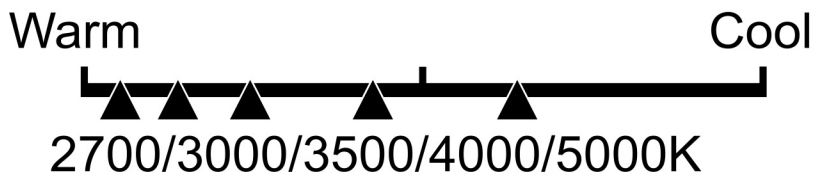

Lighting Facts Per Bulb

Brightness **1500 lumens**

Estimated Yearly Energy Cost

Based on 3 hrs/day, 11¢/kWh.
Cost depends on rates and use.

Life

Based on 3 hrs/day

22.8 years

Light Appearance

Energy Used **16.5 Watts**

OM100GU245CCTCA
HDRP4

Brightness

1500
lumens

Estimated
Energy Cost

per year