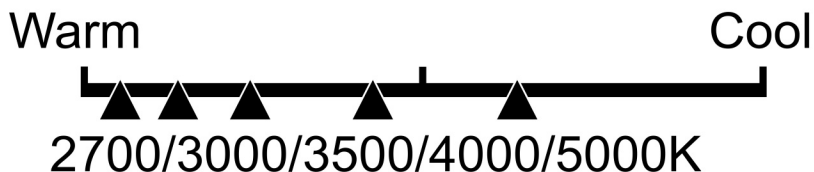

Lighting Facts Per Bulb

Brightness **1600 lumens**

Estimated Yearly Energy Cost **\$2.11**

Based on 3 hrs/day, 11¢/kWh.
Cost depends on rates and use.

Life

Based on 3 hrs/day

22.8 years

Light Appearance