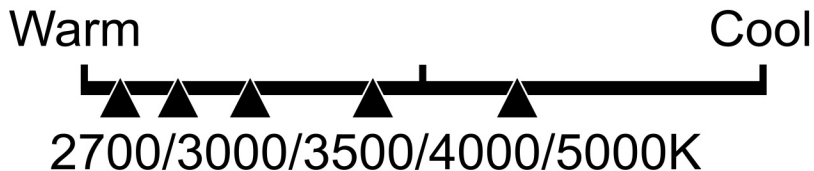

# Lighting Facts Per Bulb

---

**Brightness** **1600 lumens**

---

**Estimated Yearly Energy Cost** **\$2.11**

Based on 3 hrs/day, 11¢/kWh.  
Cost depends on rates and use.

---

## Life

Based on 3 hrs/day

**13.7 years**

---

## Light Appearance

**Energy Used** **17.5 Watts**

OM100DM/5CCTCA/  
LED/6

Brightness  
**1600**  
lumens

Estimated  
Energy Cost  
**\$2.11**  
per year