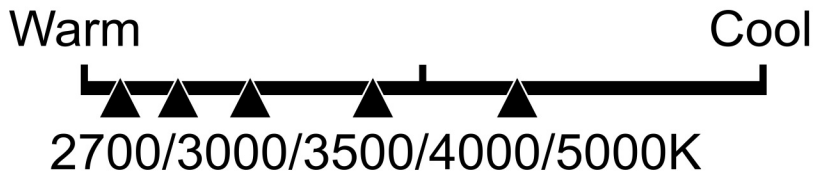

Lighting Facts Per Bulb

Brightness **1500 lumens**

Estimated Yearly Energy Cost

Based on 3 hrs/day, 11¢/kWh.
Cost depends on rates and use.

Life

Based on 3 hrs/day

22.8 years

Light Appearance

Energy Used **16.5 Watts**

OM100DM/5CCTCA/
4

Brightness
1500
lumens

Estimated
Energy Cost
per year