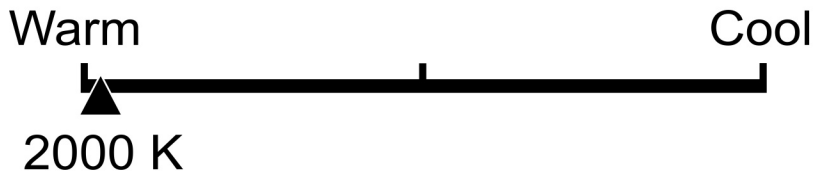

Lighting Facts Per Bulb

Brightness **190 lumens**

Estimated Yearly Energy Cost

Based on 3 hrs/day, 11¢/kWh.
Cost depends on rates and use.

Life

Based on 3 hrs/day

15.5 years

Light Appearance