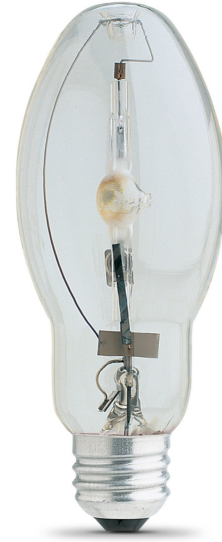

175W Cool White (4000K) ED17 Shape E26 Medium Base Clear Metal Halide High-Intensity Discharge HID Light Bulb

Features

- Suitable for enclosed fixtures like streetlights, parking lot lights, and interior high/low bays in industrial settings
- 175-watt energy use
- 14,400 lumens light output
- **Ideal usage:** Commercial Lighting

Specifications

Item Number	Item Length (In)	Item Width (In)	Bulb Shape
MH175/U/MED/HDRP	5.3	2.2	ED17
Bulb Type	Bulb Base	Bulb Finish	Technology
Elliptical Dimpled	E26	Clear	HID
Brightness (LUMENS)	Lumen Efficiency (LPW)	Color Accuracy (CRI)	Color Temperature (CCT)
14400	82.29	65	4000
Life Hours	Life Years	Annual Energy Cost (\$)	Energy Used (Wattage)
10000	9.1	21.08	175
Battery Operated	Pack Quantity	Smart	Portable
No	1	No	No
Dimmable	Hardwire	Enclosed Fixture Rated	CEC Compliant
No	No	Required	Not Regulated