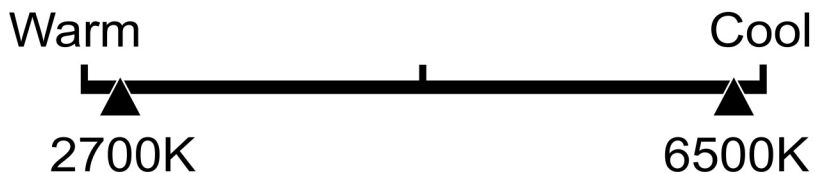

Lighting Facts Per Bulb

Brightness **850 lumens**

Estimated Yearly Energy Cost **\$1.81**

Based on 3 hrs/day, 11¢/kWh.
Cost depends on rates and use.

Life

Based on 3 hrs/day

45.7 years

Light Appearance

Energy Used **15 Watts**

LEDR6XT/RGBW/CA
/AG

Brightness
850
lumens

Estimated
Energy Cost
\$1.81
per year