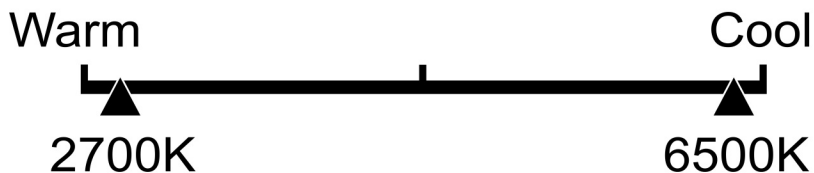

Lighting Facts Per Bulb

Brightness **1000 lumens**

Estimated Yearly Energy Cost

Based on 3 hrs/day, 11¢/kWh.
Cost depends on rates and use.

Life

Based on 3 hrs/day

45.7 years

Light Appearance

Energy Used **11.1 Watts**

LEDR6/RGBW/AG/R
P

Brightness

1000
lumens

Estimated
Energy Cost

per year