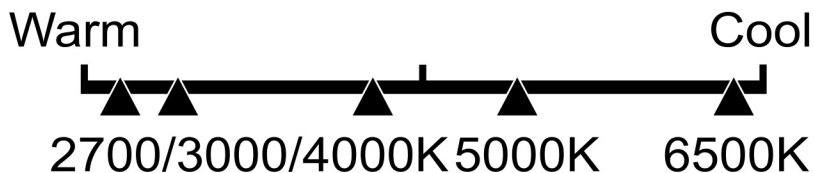

Lighting Facts Per Bulb

Brightness **850 lumens**

Estimated Yearly Energy Cost **\$1.13**

Based on 3 hrs/day, 11¢/kWh.
Cost depends on rates and use.

Life

Based on 3 hrs/day

45.7 years

Light Appearance

Energy Used

9.4 Watts

CELEDR6/5CCT/4

Brightness
850
lumens

Estimated
Energy Cost
\$1.13