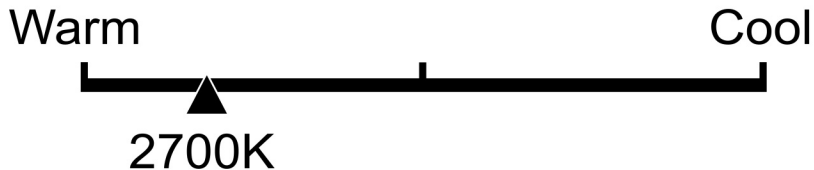

Lighting Facts Per Bulb

Brightness **850 lumens**

Estimated Yearly Energy Cost **\$1.06**

Based on 3 hrs/day, 11¢/kWh.
Cost depends on rates and use.

Life

Based on 3 hrs/day

45.7 years

Light Appearance