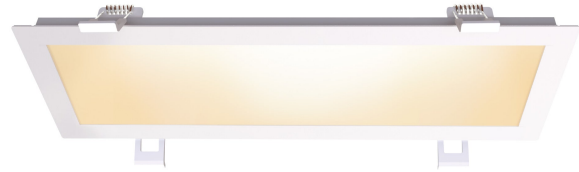

1 Ft. 15W (75W Replacement) Adjustable White Linear LED Canless Recessed Downlight

Features

- Ultra-thin design provides a seamless look in any room, no can needed
- Removable end trim and magnetic plates so multiple lights can be mounted in a row for continuous appearance
- 5 white light options (2700K, 3000K, 3500K, 4000K, 5000K)+ Switch Mode customizes the light for any room or any mood from a standard light switch
- **Ideal usage:** Recessed Lighting

Specifications

Item Number	Item Length (In)	Item Width (In)	Item Height (In)
LEDR12XT/6WYCA	12.4	4.9	1.3
Bulb Finish	Fixture Mount	Lens Finish	Technology
White	Recessed	Polystyrene	LED - SMD
Brightness (LUMENS)	Lumen Efficiency (LPW)	Beam Angle	Color Accuracy (CRI)
1000	66.67	115	90
Color Temperature (CCT)	Life Hours	Life Years	Voltage
2700 3000 3500 4000 5000	25000	22.8	120
Replacement	Annual Energy Cost	Energy Used (Wattage)	Battery Operated
75	1.81	15	No
Pack Quantity	Smart	Portable	Dimmable
1	No	No	Yes
Hardwire	Enclosed Fixture Rated	Safety Location	Energy Star
Yes	No	Wet	No
CEC Compliant	Warranty Years		
Not Regulated	5		