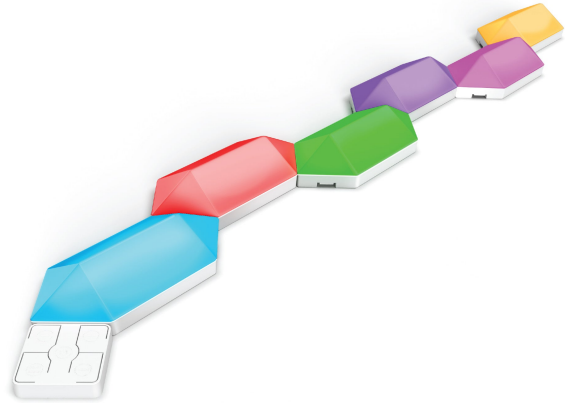

Smart Linkable Hexagon Light Tiles 6-Pack Starter Kit

Features

- Select individual colors on each light panel, offering millions of options to match your mood or décor effortlessly
- Chasing effects smoothly flow from one panel to another, with 17 preset scenes for gaming sessions, movie experiences, or parties
- Linkable up to 12 lights, giving you the freedom to create larger, more intricate lighting displays in your living space
- **Ideal usage:** Decorative Lighting

Specifications

Item Number	Item Length (In)	Item Width (In)	Item Height (In)
HEX/CHASE/AG/6KIT	7.0	3.2	1.6
Bulb Finish	Technology	Beam Angle	Color Temperature (CCT)
White	LED - SMD	105	RGBW
Voltage	Battery Operated	Pack Quantity	Smart
100-240	No	1	Yes
Portable	Dimmable	Hardwire	Enclosed Fixture Rated
Yes	No	No	No
Safety Location	Energy Star	CEC Compliant	Warranty Years
Damp	No	Not Regulated	1