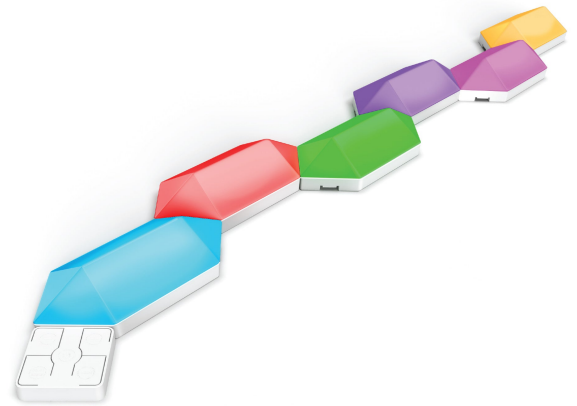

Smart Linkable Hexagon Light Tiles 6-Pack Starter Kit

Features

- Select individual colors on each light panel, offering millions of options to match your mood or décor effortlessly
- Chasing effects flow between panels with 17 preset scenes for gaming, movies, or parties
- Linkable up to 12 lights, giving you the freedom to create larger, more intricate lighting displays in your living space
- **Ideal usage:** Decorative Lighting

Specifications

Item Number	Item Length (In)	Item Width (In)	Item Height (In)
HEX/CHASE/AG/6KIT	7.0	3.2	1.6
Bulb Finish	Technology	Beam Angle	Color Temperature (CCT)
White	LED - SMD	105	RGBW
Voltage	Battery Operated	Pack Quantity	Smart
100-240	No	1	Yes
Portable	Dimmable	Hardwire	Enclosed Fixture Rated
Yes	No	No	No
Safety Location	Energy Star	CEC Compliant	Warranty Years
Damp	No	Not Regulated	1