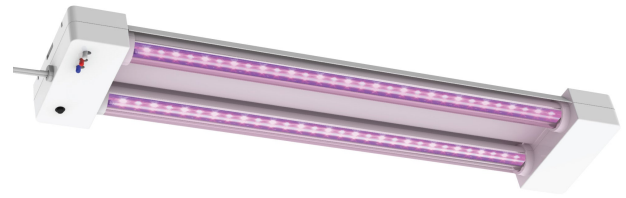

24 In. 32W Adjustable Spectrum LED Grow Light

Features

- Adjustable color spectrum for all phases of indoor plant growth
- Combine white, blue and red spectrum colors to focus on seeding, flowering, or plant growth
- Emits spectrum wavelengths and color for superior photosynthetic response
- **Ideal usage:** Horticulture Lighting

Specifications

| | | | |
|---------------------------|------------------------------|--------------------------------|-------------------------------|
| Item Number | Item Length (In) | Item Width (In) | Fixture Type |
| GLP24ADJS/32W/LED | 23.5 | 4.9 | Grow Light |
| Fixture Finish | Fixture Lens Material | Fixture Mount | Body Material |
| Aluminum | Polycarbonate | Suspended | Aluminum |
| Housing Finish | Technology | Brightness (LUMENS) | Lumen Efficiency (LPW) |
| White | LED - SMD | 3100 | 96.88 |
| Spectrum | Color Accuracy (CRI) | Color Temperature (CCT) | Life Hours |
| Adjustable | 75 | 3800 6500 100000 | 25000 |
| Life Years | Par Value | Voltage | Replacement |
| 22.8 | 49 | 120 | NA |
| Annual Energy Cost | Energy Efficiency | Energy Used (Wattage) | Battery Operated |
| 3.85 | NA | 32 | NO |
| Pack Quantity | Smart | Portable | Dimmable |
| 1 | No | YES | No |
| Hardwire | Safety Location | Energy Star | CEC Compliant |
| NO | Damp | No | Not Regulated |
| Warranty Years | Special Features | | |
| 3 | Linkable | | |