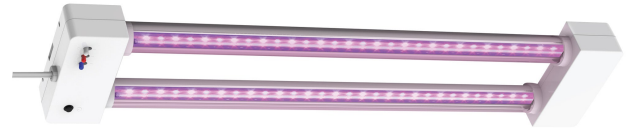

# 24 Inch 19W Selectable Spectrum LED Grow Light

## Features

- Choose between Blue, Red, White or combinations of depending on your gardens needs
- Combine white, blue and red spectrum colors to focus on seeding, flowering, or plant growth
- Emits spectrum wavelengths and color for superior photosynthetic response
- **Ideal usage:** Horticulture Lighting

## Specifications

<b>Item Number</b>	<b>Item Length (In)</b>	<b>Item Width (In)</b>	<b>Item Height (In)</b>
GLP24ADJS/19W/LED	23.7	4.8	1.9
<b>Bulb Finish</b>	<b>Fixture Type</b>	<b>Fixture Finish</b>	<b>Fixture Lens Material</b>
White	Grow Light	Aluminum	Polycarbonate
<b>Fixture Mount</b>	<b>Body Material</b>	<b>Housing Finish</b>	<b>Technology</b>
Suspended	Aluminum	White	LED - SMD
<b>Brightness (LUMENS)</b>	<b>Lumen Efficiency (LPW)</b>	<b>Spectrum</b>	<b>Color Accuracy (CRI)</b>
1200	63.16	Adjustable	75
<b>Color Temperature (CCT)</b>	<b>Life Hours</b>	<b>Life Years</b>	<b>Voltage</b>
6500	25000	22.8	120
<b>Annual Energy Cost</b>	<b>Energy Used (Wattage)</b>	<b>Battery Operated</b>	<b>Pack Quantity</b>
2.29	19	No	1
<b>Smart</b>	<b>Portable</b>	<b>Dimmable</b>	<b>Hardwire</b>
No	Yes	No	No
<b>Enclosed Fixture Rated</b>	<b>Safety Location</b>	<b>Energy Star</b>	<b>CEC Compliant</b>
No	Damp	No	Not Regulated
<b>Warranty Years</b>			
3			