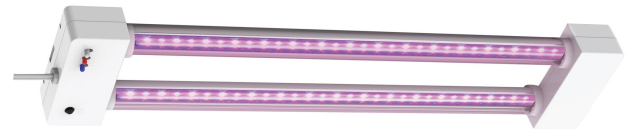

24 Inch 19W Selectable Spectrum LED Grow Light

Features

- Choose between Blue, Red, White or combinations of depending on your gardens needs
- Combine white, blue and red spectrum colors to focus on seeding, flowering, or plant growth
- Emits spectrum wavelengths and color for superior photosynthetic response

Specifications

Item Number	Item Length (In)	Item Width (In)	Bulb Finish
GLP24ADJS/19W/LED/40	23.7	4.8	White
Fixture Type	Fixture Finish	Fixture Lens Material	Fixture Mount
Grow Light	Aluminum	Polycarbonate	Suspended
Body Material	Housing Finish	Technology	Brightness (LUMENS)
Aluminum	White	LED - SMD	1200
Lumen Efficiency (LPW)	Spectrum	Color Accuracy (CRI)	Color Temperature (CCT)
63.16	Adjustable	75	6500
Life Hours	Life Years	Voltage	Replacement
25000	22.8	120	NA
Annual Energy Cost	Energy Efficiency	Energy Used (Wattage)	Battery Operated
2.29	NA	19	NO
Pack Quantity	Smart	Portable	Dimmable
1	No	YES	No
Hardwire	Enclosed Fixture Rated	Safety Location	Energy Star
NO	No	Damp	No
CEC Compliant	Warranty Years		
Not Regulated	3		