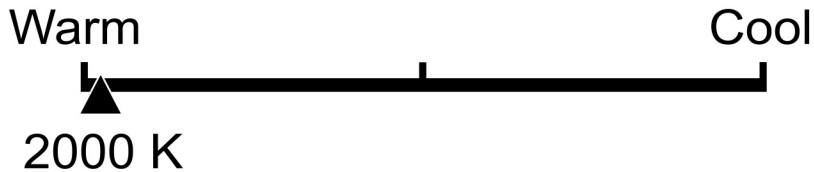

Lighting Facts Per Bulb

Brightness **300 lumens**

Estimated Yearly Energy Cost **$0.78**

Based on 3 hrs/day, 11¢/kWh.
Cost depends on rates and use.

Life

Based on 3 hrs/day

13.7 years

Light Appearance

Energy Used **6.5 Watts**

G63/S/820/LED

Brightness
300
lumens

Estimated
Energy Cost
$0.78
per year