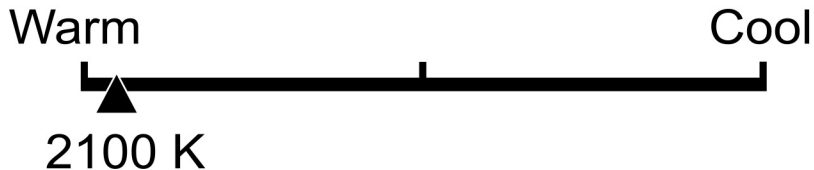

Lighting Facts Per Bulb

Brightness **500 lumens**

Estimated Yearly Energy Cost **$0.66**

Based on 3 hrs/day, 11¢/kWh.
Cost depends on rates and use.

Life

Based on 3 hrs/day

13.7 years

Light Appearance

Energy Used **5.5 Watts**

G3060/CL/VG/LED
/HDRP

Brightness
500
lumens

Estimated
Energy Cost
$0.66
per year