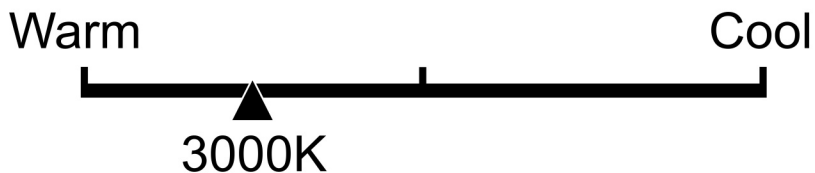

Lighting Facts Per Bulb

Brightness **500 lumens**

Estimated Yearly Energy Cost **\$0.66**

Based on 3 hrs/day, 11¢/kWh.
Cost depends on rates and use.

Life

Based on 3 hrs/day

13.7 years

Light Appearance