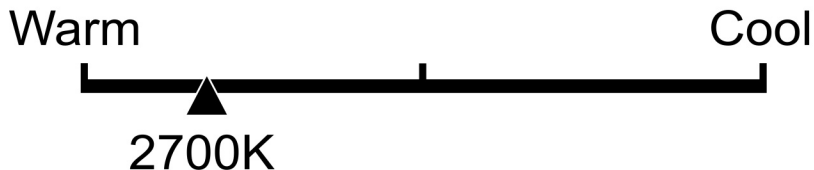

Lighting Facts Per Bulb

Brightness **225 lumens**

Estimated Yearly Energy Cost **\$0.3**

Based on 3 hrs/day, 11¢/kWh.
Cost depends on rates and use.

Life

Based on 3 hrs/day

13.7 years

Light Appearance