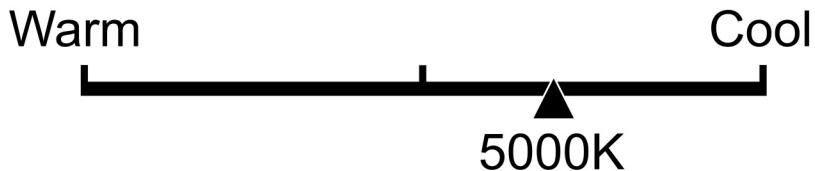

Lighting Facts Per Bulb

Brightness **225 lumens**

Estimated Yearly Energy Cost **\$0.3**

Based on 3 hrs/day, 11¢/kWh.
Cost depends on rates and use.

Life

Based on 3 hrs/day

13.7 years

Light Appearance