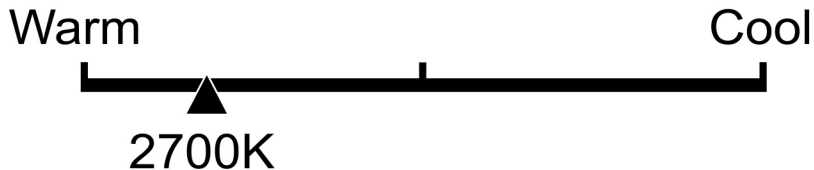

Lighting Facts Per Bulb

Brightness **225 lumens**

Estimated Yearly Energy Cost **\$0.3**

Based on 3 hrs/day, 11¢/kWh.
Cost depends on rates and use.

Life

Based on 3 hrs/day

13.7 years

Light Appearance