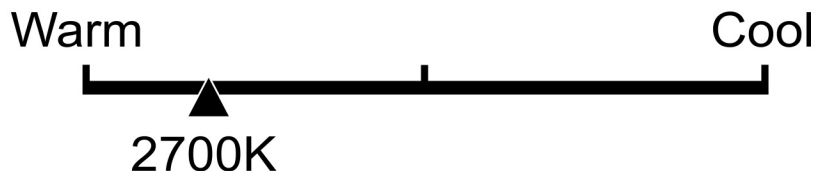

G25100W927CAFIL/3

Lighting Facts Per Bulb

Brightness **1100 lumens**

Estimated Yearly Energy Cost **\$1.45**

Based on 3 hrs/day, 11¢/kWh.
Cost depends on rates and use.

Life

Based on 3 hrs/day **13.7 years**

Light Appearance

Energy Used **12 Watts**