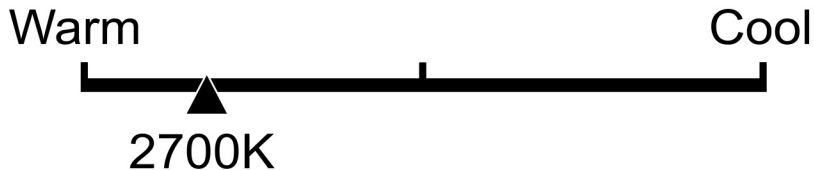

Lighting Facts Per Bulb

Brightness **350 lumens**

Estimated Yearly Energy Cost **\$0.46**

Based on 3 hrs/day, 11¢/kWh.
Cost depends on rates and use.

Life

Based on 3 hrs/day

13.7 years

Light Appearance