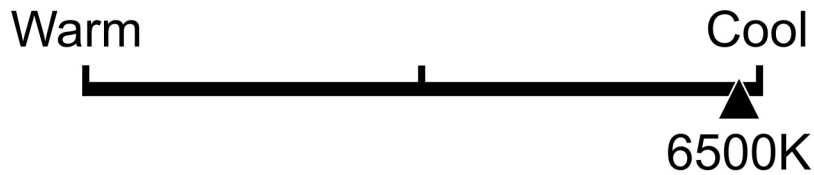

Lighting Facts Per Bulb

Brightness

Estimated Yearly Energy Cost \$0.18

Based on 3 hrs/day, 11¢/kWh.
Cost depends on rates and use.

Life

Based on 3 hrs/day

Light Appearance

Energy Used 1.5 Watts