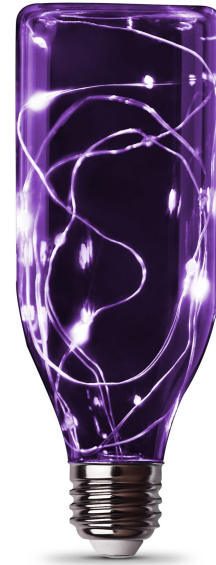

# Merlot Bottle Twinkling LED Fairy Light Bulb

## Features

- Mini-LEDs embedded along flexible, ultra-thin metallic wire create a magical glow
- Soft White glow makes any area of the home cozy and inviting
- Energy efficient LED technology uses considerably less power compared to equivalent incandescent lights
- **Ideal usage:** Holiday and Parties

## Specifications

<b>Item Number</b>	<b>Item Length (In)</b>	<b>Item Width (In)</b>	<b>Bulb Shape</b>
FY/BOT/SWP/TWK/LED	5.9	2.2	Bottle
<b>Bulb Type</b>	<b>Bulb Base</b>	<b>Bulb Finish</b>	<b>Technology</b>
Specialty	E26	Purple	LED - SMD
<b>Color Accuracy (CRI)</b>	<b>Voltage</b>	<b>Annual Energy Cost</b>	<b>Energy Used (Wattage)</b>
80	120	0.18	1.5
<b>Battery Operated</b>	<b>Pack Quantity</b>	<b>Smart</b>	<b>Portable</b>
No	1	No	No
<b>Dimmable</b>	<b>Hardwire</b>	<b>Safety Location</b>	<b>Energy Star</b>
No	No	Damp	No
<b>CEC Compliant</b>	<b>Warranty Years</b>		
Not Regulated	2		