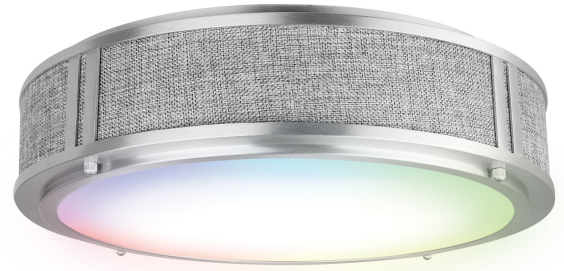

Smart WiFi 13 In. Flush Mount RGBW Ceiling Fixture Works With Alexa / Hey Google

Features

- Turn on/off and adjust lighting with your smartphone or voice assistant
- Choose from million of colors or set a the right white light for your mood
- Dimmable design lets you customize the brightness of any room
- **Ideal usage:** Ceiling Fixture, Flush Mount Ceiling

Specifications

Item Number	Item Length (In)	Item Width (In)	Item Height (In)
FM13GRY/RGBW/RP	13.0	13.0	3.1
Fixture Type	Fixture Finish	Fixture Lens Material	Fixture Mount
Ceiling Light	Aluminum	Glass	Ceiling
Housing Finish	Technology	Brightness (LUMENS)	Lumen Efficiency (LPW)
Nickel	LED - SMD	1000	36.36
Color Temperature (CCT)	Life Hours	Life Years	Voltage
2700-6500	50000	45.7	120
Annual Energy Cost	Energy Used (Wattage)	Battery Operated	Pack Quantity
3.31	27.5	No	1
Smart	Portable	Dimmable	Hardwire
Yes	No	No	Yes
Enclosed Fixture Rated	Safety Location	CEC Compliant	Warranty Years
No	Damp	Not Regulated	5