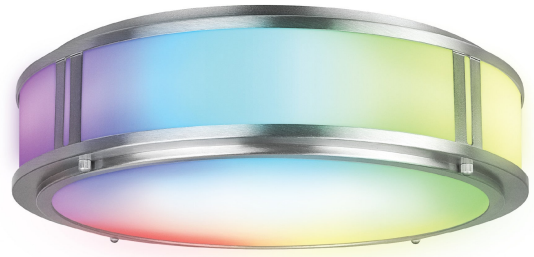

13 In. RGBW Flush Mount Smart Ceiling Fixture

Features

- Turn on/off and adjust lighting with your smartphone and the Feit Electric app or add a voice assistant
- Choose from million of colors or set a the right white light for your mood
- Dimmable design lets you customize the brightness of any room
- **Ideal usage:** Chandeliers

Specifications

Item Number	Item Length (In)	Item Width (In)	Item Height (In)
FM13/RGBW/NK/AG	13.0	13.0	3
Fixture Type	Fixture Finish	Fixture Lens Material	Fixture Mount
Ceiling Light	Aluminum	Glass	Ceiling
Body Material	Housing Finish	Technology	Brightness (LUMENS)
Aluminum	Nickel	LED - SMD	1300
Lumen Efficiency (LPW)	Color Accuracy (CRI)	Color Temperature (CCT)	Life Hours
47.27	80	2700-6500	50000
Life Years	Voltage	Replacement	Annual Energy Cost
45.7	120	NA	3.31
Energy Efficiency	Energy Used (Wattage)	Battery Operated	Pack Quantity
NA	27.5	NO	1
Smart	Portable	Dimmable	Hardwire
Yes	NO	NO	YES
Enclosed Fixture Rated	Safety Location	Energy Star	CEC Compliant
No	Damp	No	Not Regulated
Warranty Years			
5			