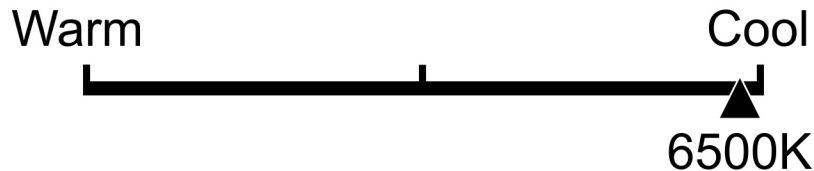

FC8T9/D

Lighting Facts Per Bulb

Brightness **980 lumens**

Estimated Yearly Energy Cost **\$2.65**

Based on 3 hrs/day, 11¢/kWh.
Cost depends on rates and use.

Life

Based on 3 hrs/day **11.0 years**

Light Appearance

Energy Used **22 Watts**