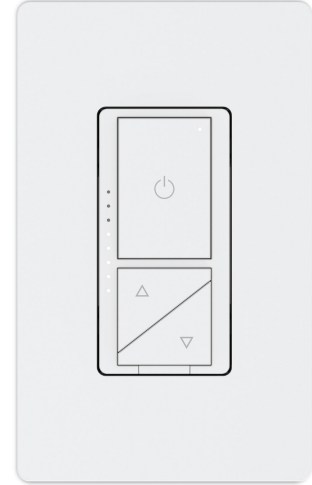

Dimmer Switch And Remote

Features

- Single-pole or 3-way/4-way installation for use with one or multiple dimmers and switches
- Manage your lights wirelessly using the companion dimmer remote, no app needed
- Easy control of dimmable non-smart lights from anywhere with the free Feit Electric app

Specifications

Item Number	Item Length (In)	Item Width (In)	Item Height (In)
DIM/BUTTON/WIFI	1.2	3.0	4.7
Battery Operated	Pack Quantity	Smart	Portable
No	1	No	No
Dimmable	Hardwire	Enclosed Fixture Rated	CEC Compliant
No	Yes	No	Not Regulated